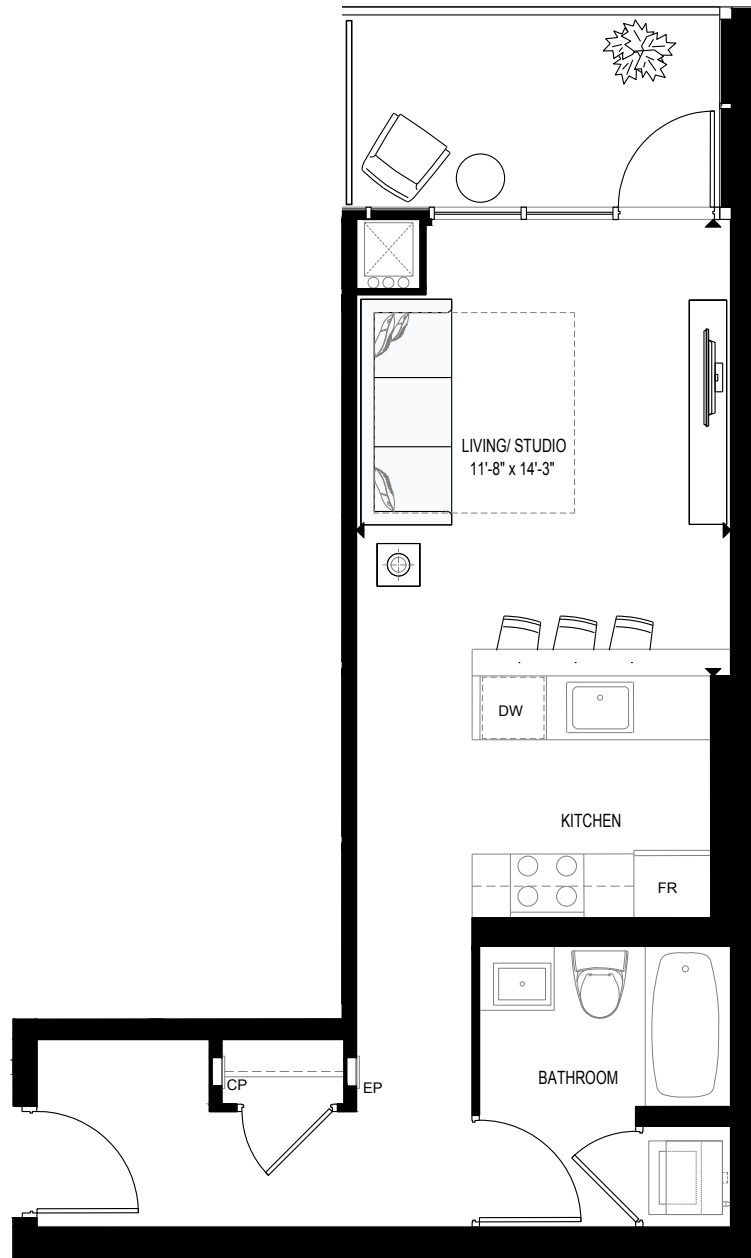

1B

SUITE COLLECTION

STUDIO

INTERIOR 480 SF

EXTERIOR 69 SF

TOTAL 549 SF

STARTING FROM \$524,900

LEVEL 3-16
314, 414, 514, 614, 714, 814, 914,
1014, 1114, 1214, 1314, 1414, 1514,
1614