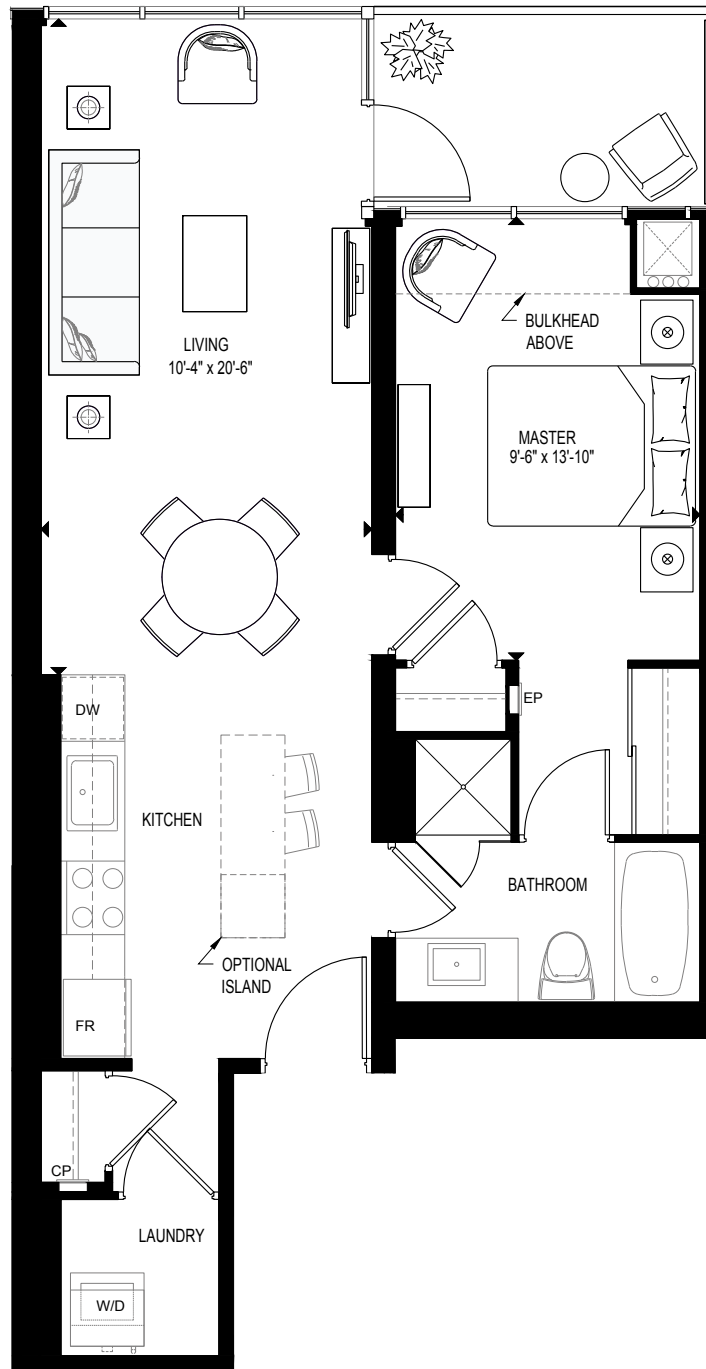

1B

SUITE COLLECTION

1 BEDROOM

INTERIOR 695 SF

EXTERIOR 62 SF

TOTAL 757 SF

STARTING FROM \$714,900

LEVEL 3-16  
313, 413, 513, 613, 713, 813, 913,  
1013, 1113, 1213, 1313, 1413, 1513,  
1613