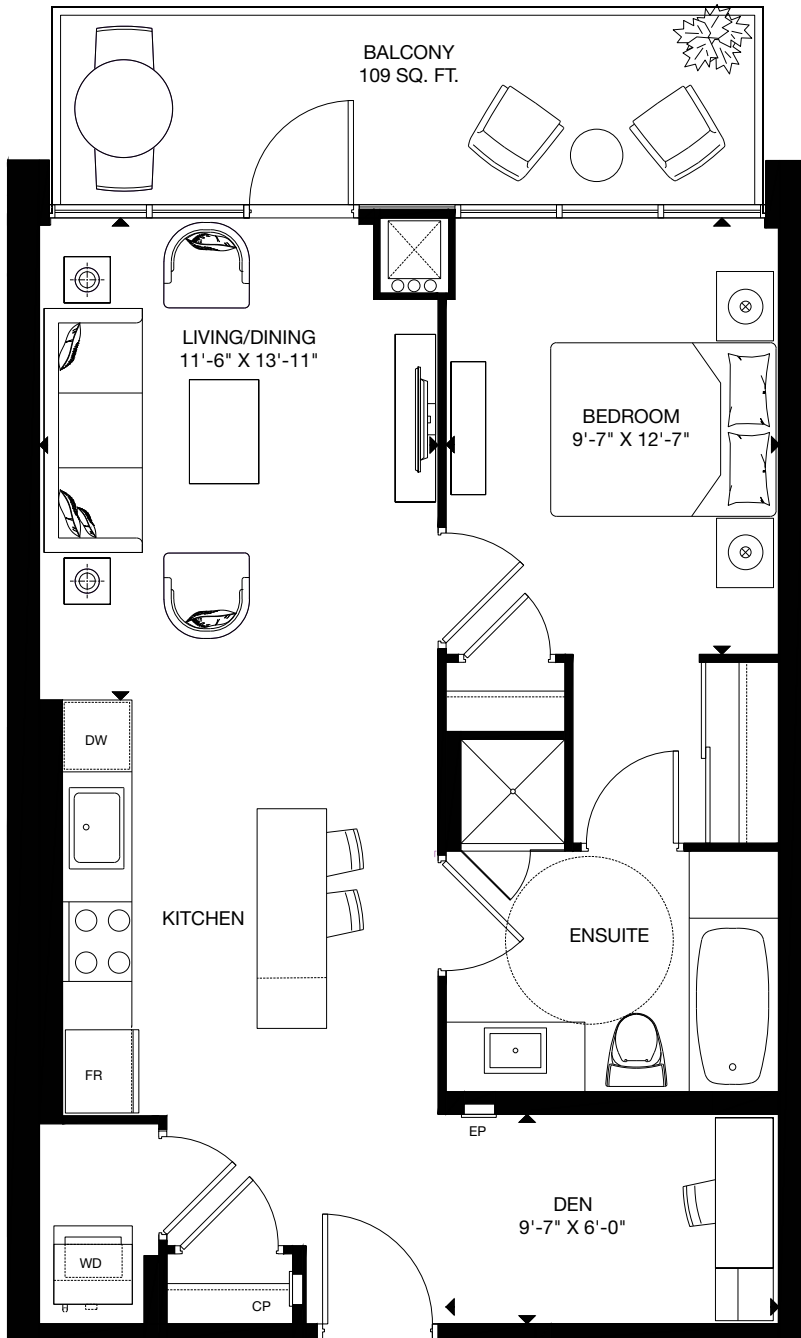

S1

SUITE COLLECTION

1 BEDROOM & DEN

INTERIOR	727 SF
EXTERIOR	109 SF
TOTAL	836 SF (BF)

STARTING FROM \$799,900

FLOOR 1
108

FLOOR 2
209

FLOORS 3-17
310, 410, 510, 610, 710, 810, 910,
1010, 1110, 1210, 1410, 1510, 1610