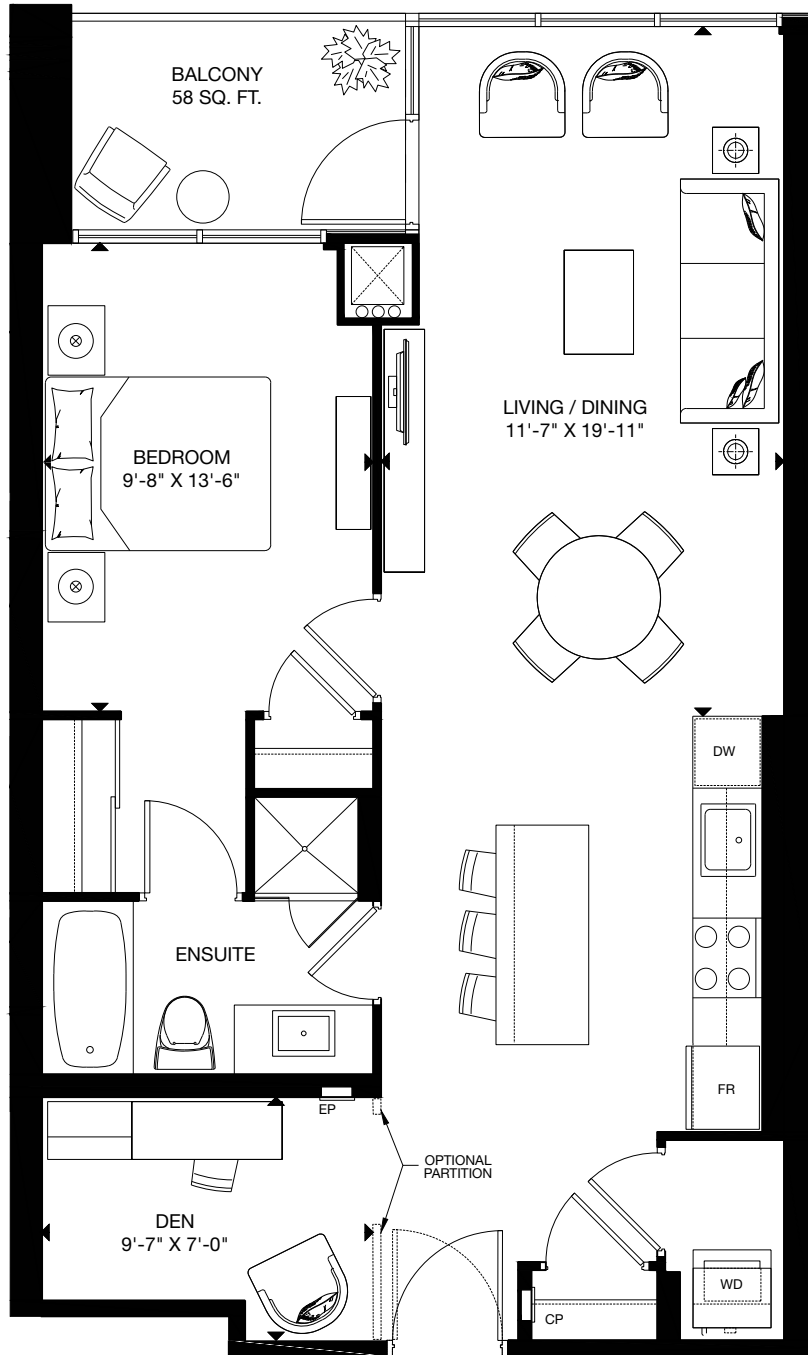

S1

SUITE COLLECTION

1 BEDROOM & DEN

INTERIOR 789 SF

EXTERIOR 58 SF

TOTAL 847 SF

STARTING FROM \$821,900

FLOOR 1
103, 106

FLOOR 2
204, 207

FLOORS 3-17
305, 308, 405, 408, 505, 508, 605, 608,
705, 708, 805, 808, 905, 908, 1005, 1008,
1105, 1108, 1205, 1208, 1405, 1408,
1505, 1508, 1605, 1608, 1705, 1708