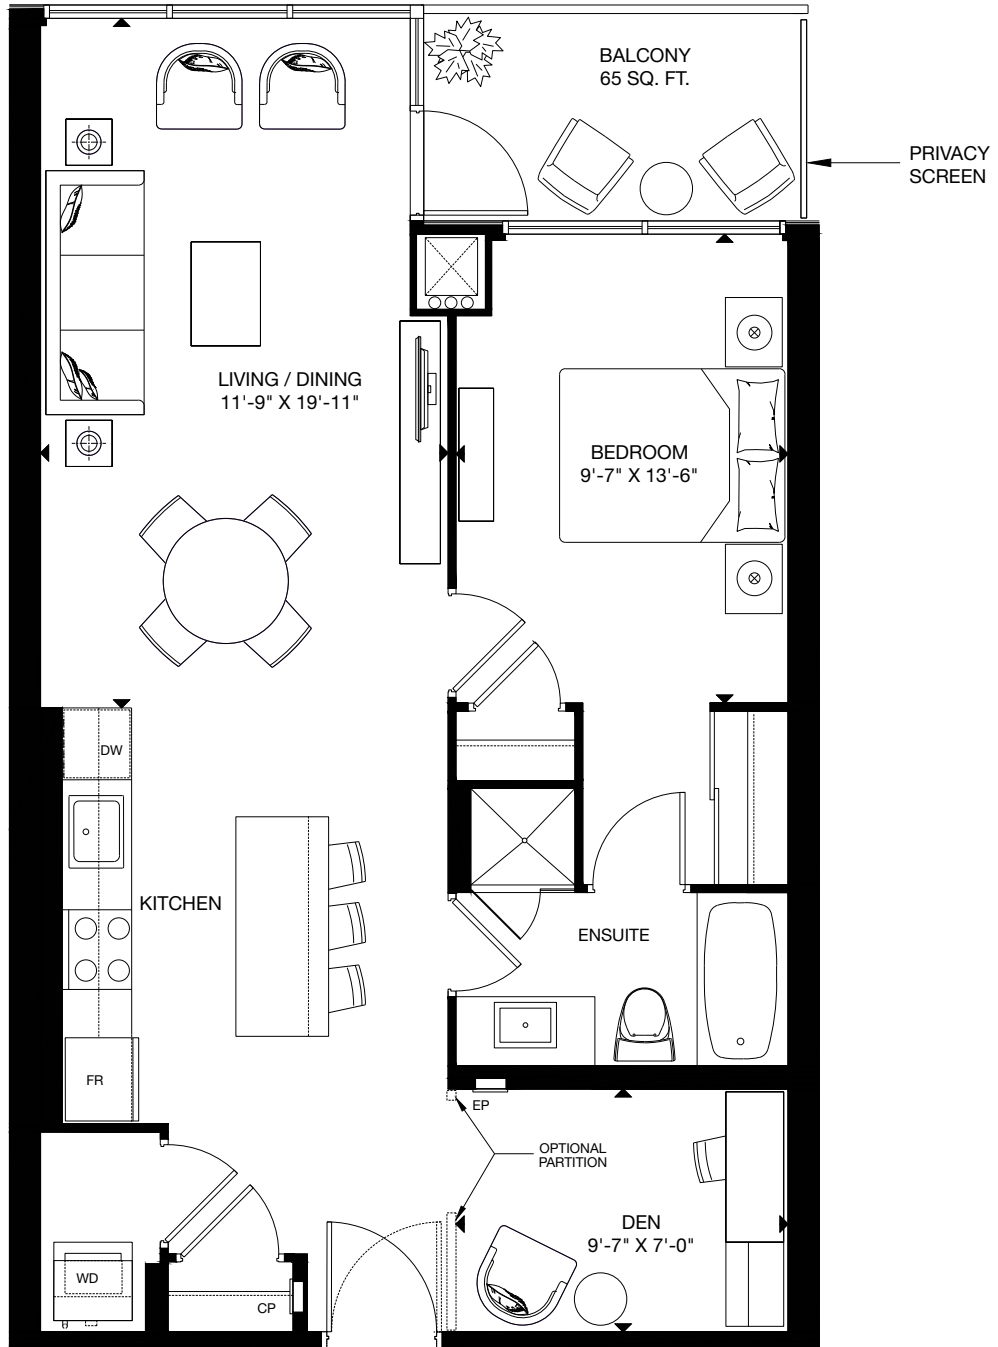

S1

SUITE COLLECTION

1 BEDROOM & DEN

INTERIOR 801 SF

EXTERIOR 65 SF

TOTAL 866 SF

STARTING FROM \$834,900

FLOOR 1
104, 105

FLOOR 2
205, 206

FLOORS 3-17
306, 307, 406, 407, 506, 507, 606, 607,
706, 707, 806, 807, 906, 907, 1006, 1007,
1106, 1107, 1206, 1207, 1406, 1407,
1506, 1507, 1606, 1607, 1706, 1707

FLOORS 18-19
1805, 1806, 1905, 1906