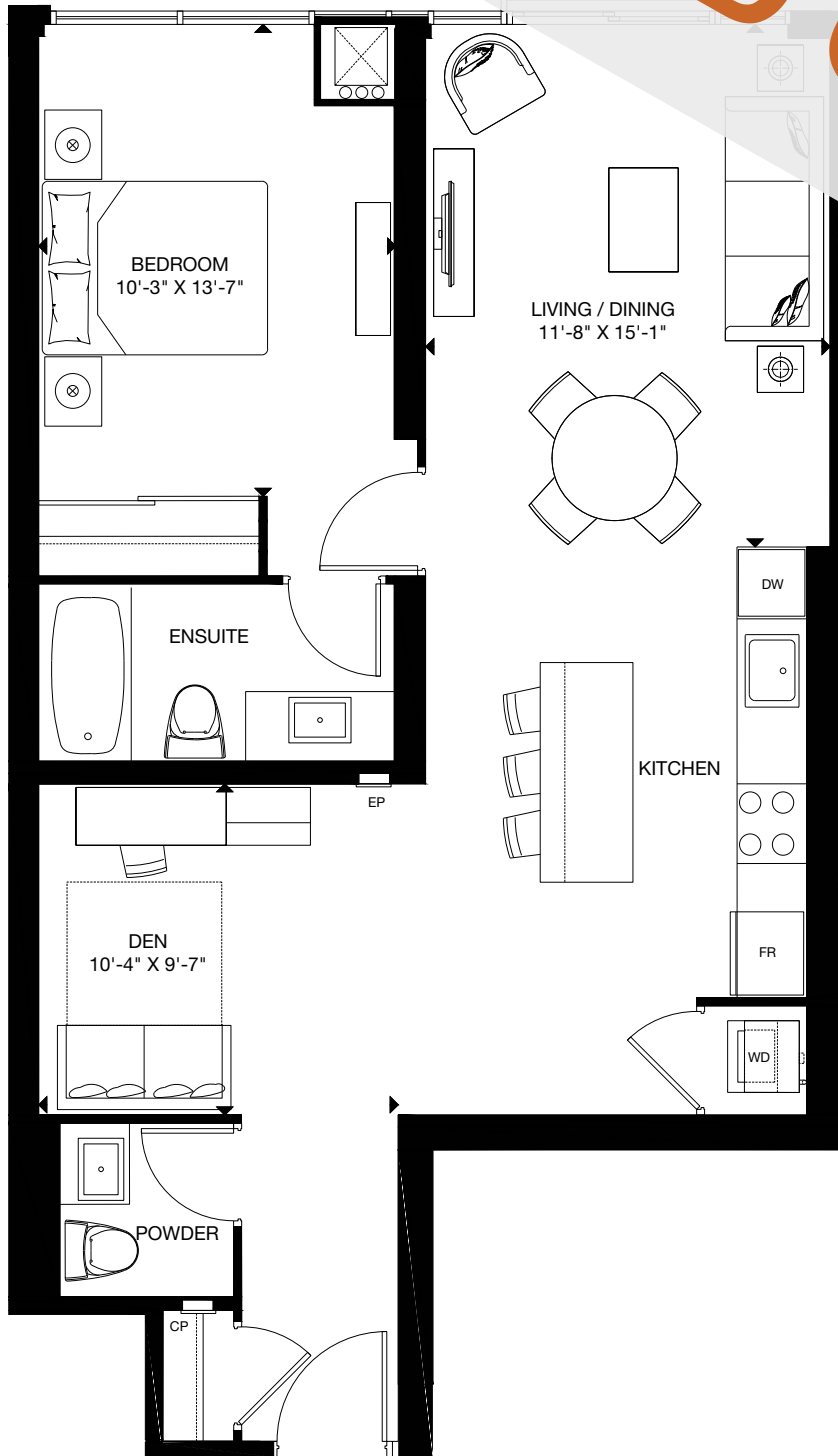

S1

SUITE COLLECTION

1 BEDROOM & DEN

INTERIOR 870 SF

EXTERIOR N/A SF

TOTAL 870 SF

SOLD OUT

S2