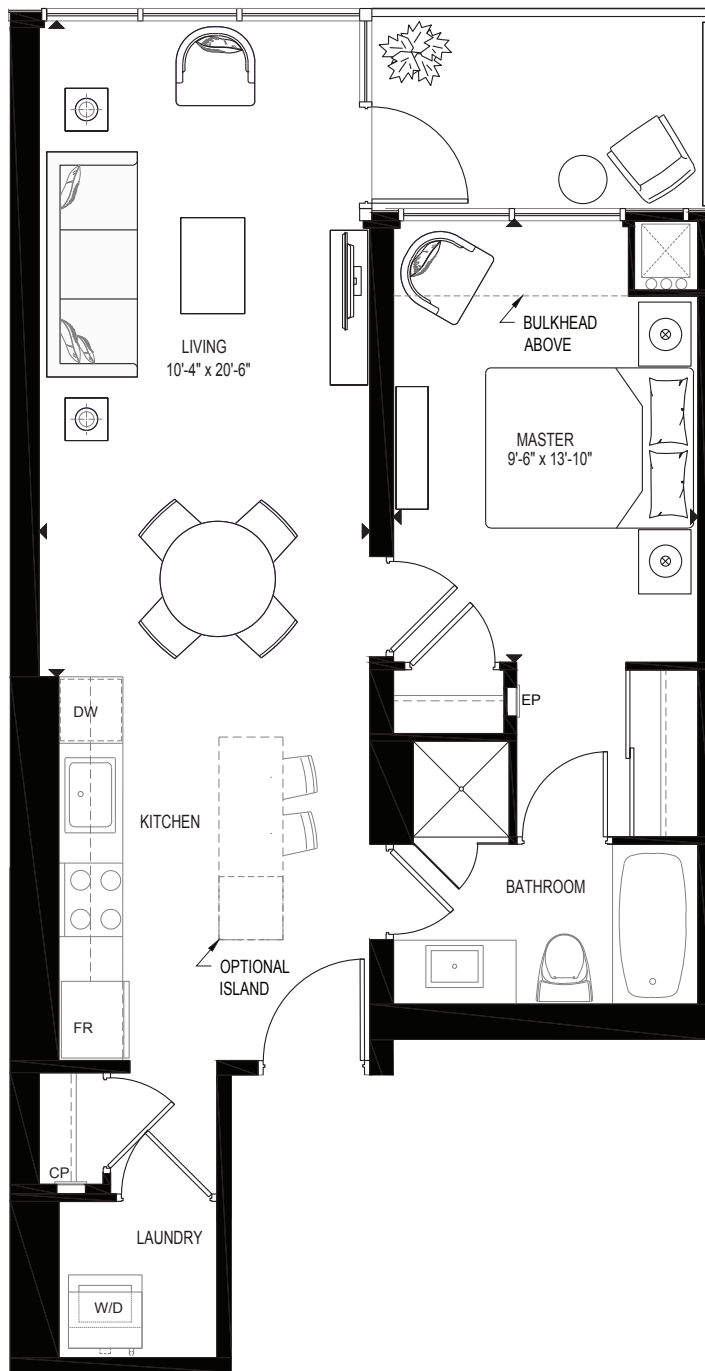

1B

SUITE COLLECTION

1 BEDROOM

INTERIOR	695 SF
EXTERIOR	62 SF
<b>TOTAL</b>	<b>757 SF</b>

LEVEL 3-16  
313, 413, 513, 613, 713, 813, 913,  
1013, 1113, 1213, 1313, 1413, 1513,  
1613