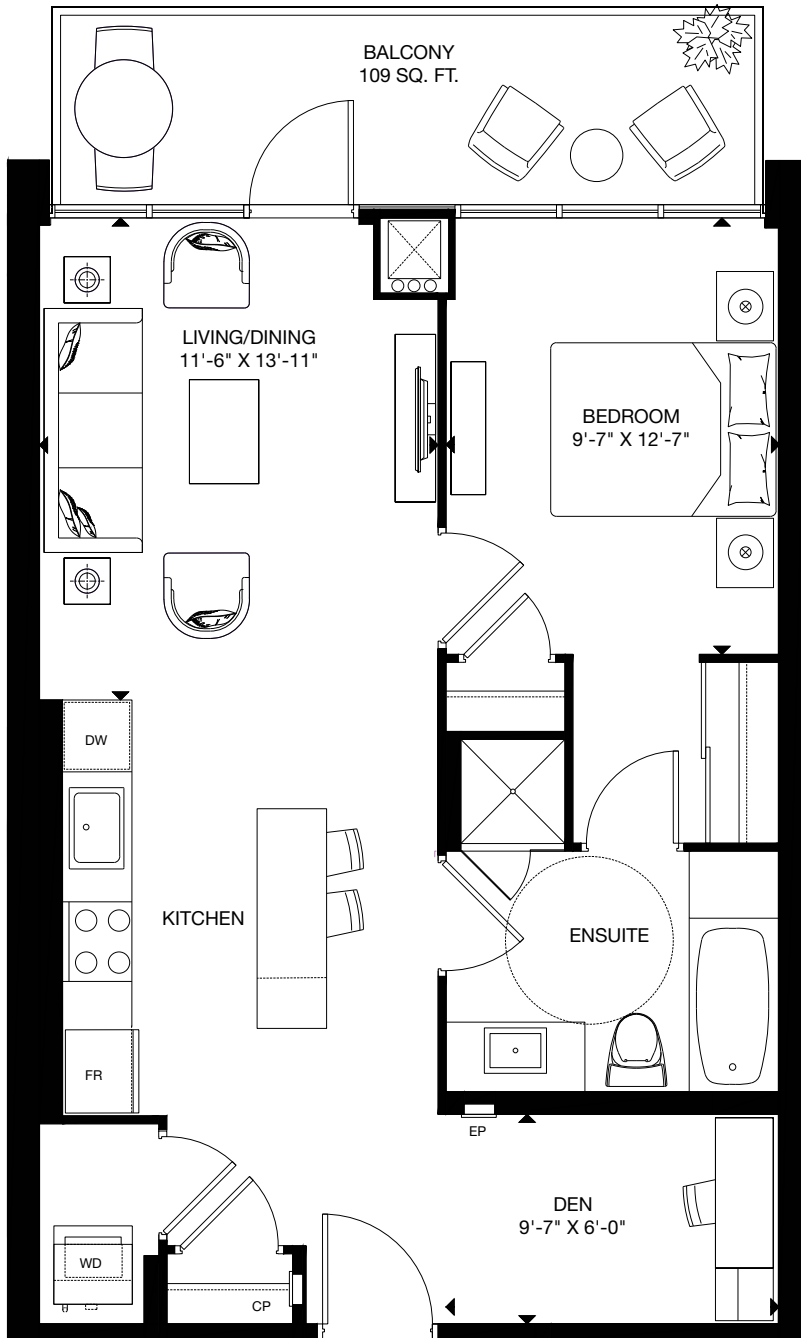

S1

SUITE COLLECTION

1 BEDROOM & DEN

INTERIOR 727 SF

EXTERIOR 109 SF

TOTAL 836 SF (BF)

STARTING FROM \$492,900

FLOOR 1
108

FLOOR 2
209

FLOORS 3-17
310, 410, 510, 610, 710, 810, 910,
1010, 1110, 1210, 1410, 1510, 1610