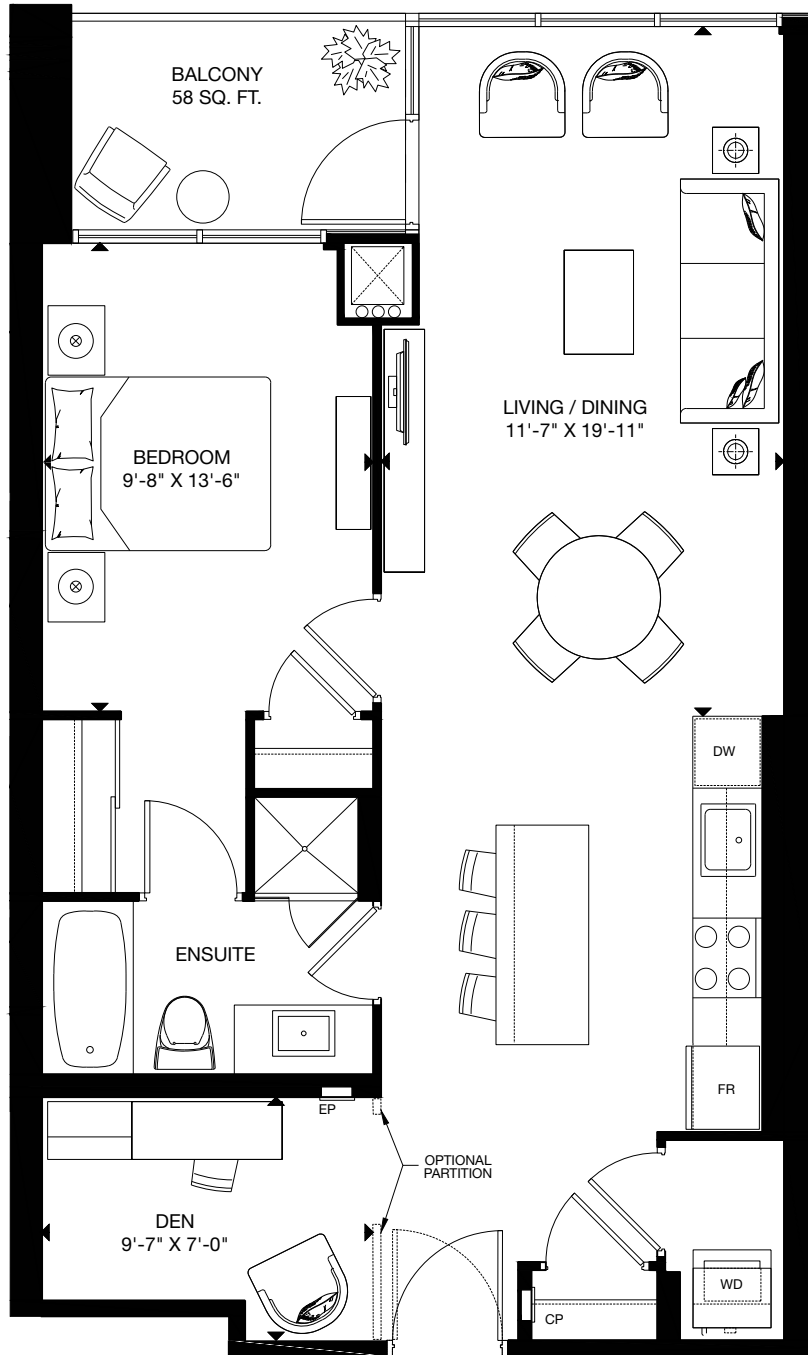

S1

SUITE COLLECTION

1 BEDROOM & DEN

INTERIOR 789 SF

EXTERIOR 58 SF

TOTAL 847 SF

STARTING FROM \$511,900

FLOOR 1  
103, 106

FLOOR 2  
204, 207

FLOORS 3-17  
305, 308, 405, 408, 505, 508, 605, 608,  
705, 708, 805, 808, 905, 908, 1005, 1008,  
1105, 1108, 1205, 1208, 1405, 1408,  
1505, 1508, 1605, 1608, 1705, 1708