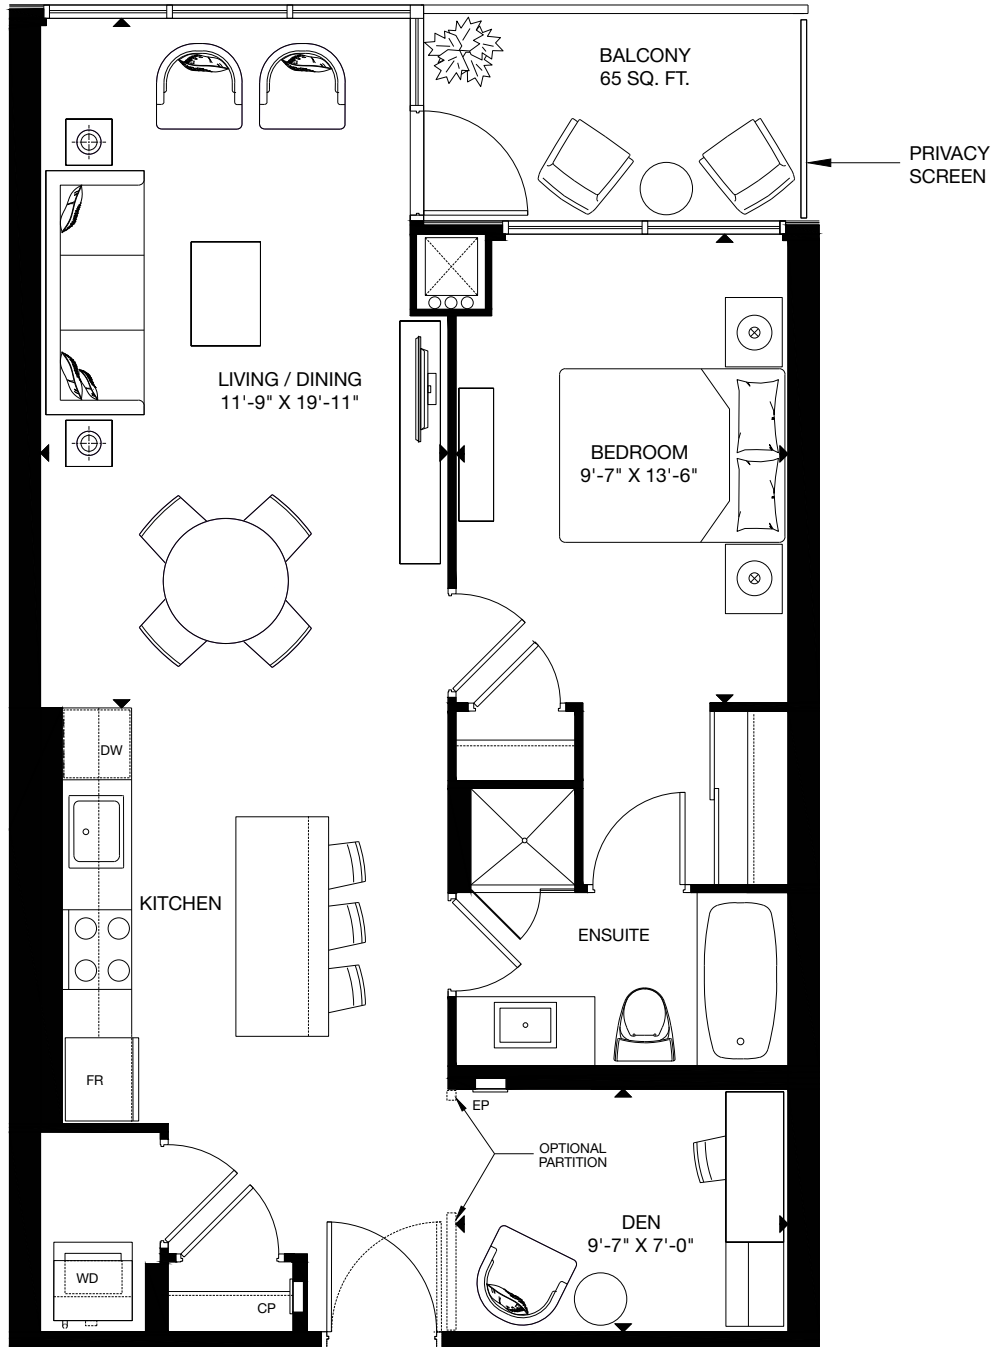

S1

SUITE COLLECTION

1 BEDROOM & DEN

INTERIOR 801 SF

EXTERIOR 65 SF

TOTAL 866 SF

STARTING FROM \$511,900

FLOOR 1
104, 105

FLOOR 2
205, 206

FLOORS 3-17
306, 307, 406, 407, 506, 507, 606, 607,
706, 707, 806, 807, 906, 907, 1006, 1007,
1106, 1107, 1206, 1207, 1406, 1407,
1506, 1507, 1606, 1607, 1706, 1707

FLOORS 18-19
1805, 1806, 1905, 1906