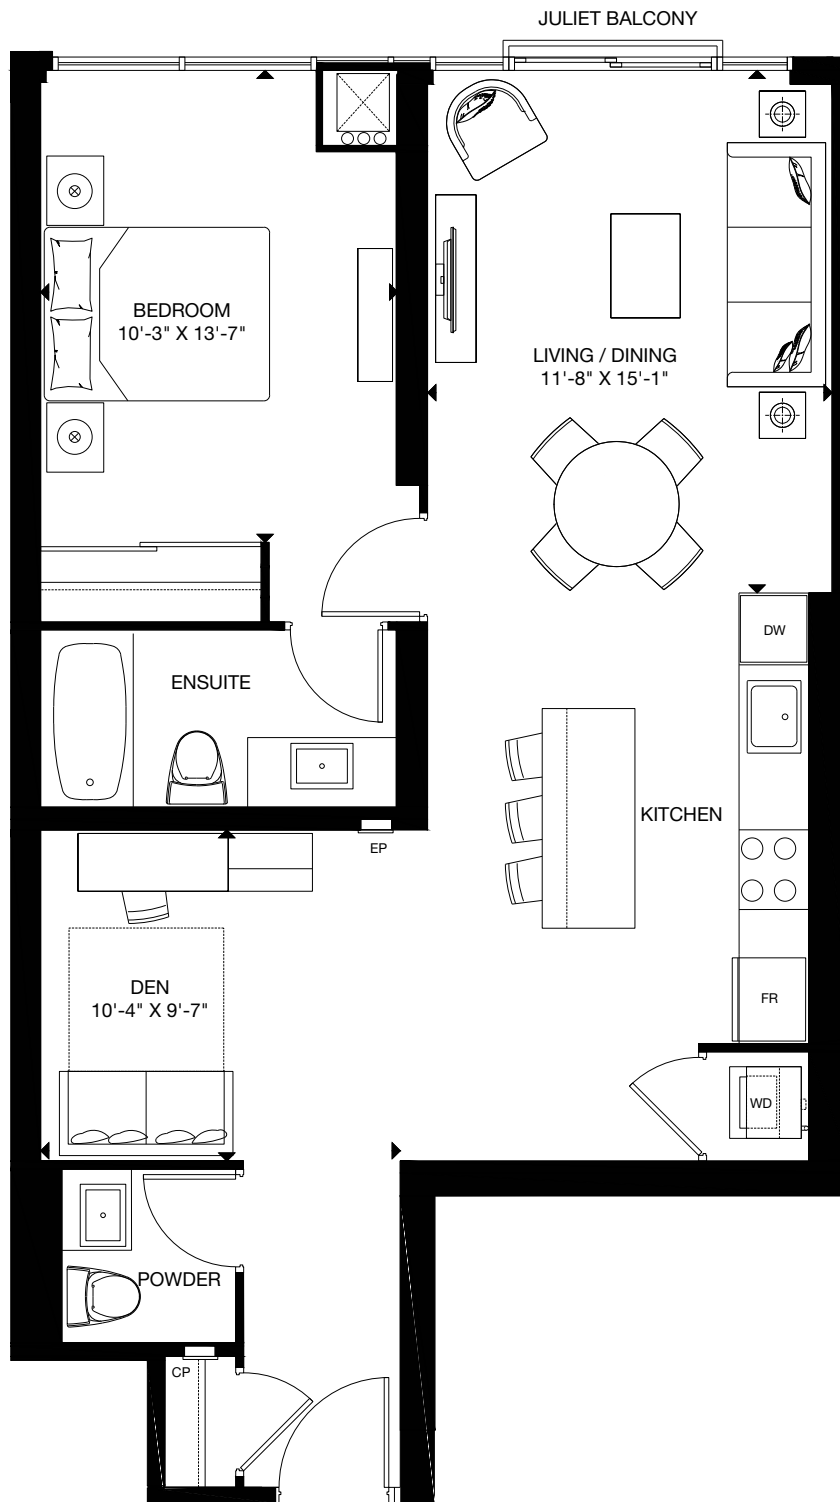

S1

SUITE COLLECTION

1 BEDROOM & DEN

INTERIOR 870 SF

EXTERIOR N/A SF

TOTAL 870 SF

STARTING FROM \$570,900

S2